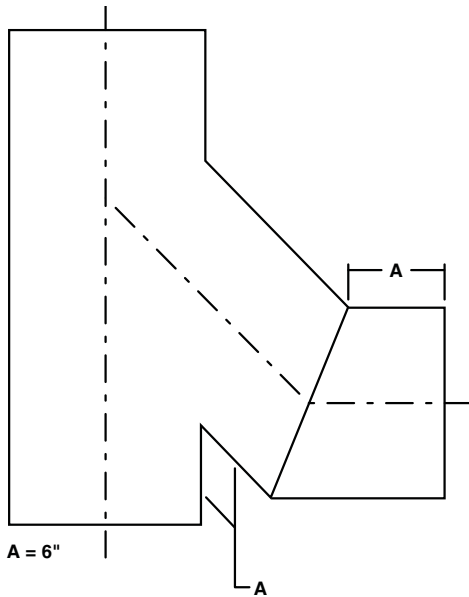

Perry Fiberglass Products, Inc.

LEADERS IN THE DESIGN AND MANUFACTURING OF DUCTWORK, CARBON ADSORBERS, SCRUBBERS, FANS, PIPING, & TANKS

5415 Village Drive Rockledge, Florida 32955 / PHONE: 321-609-9036 / FAX: 321-609-9003 / www.PerryFiberglass.com

Y-BRANCHES AND LATERALS

90° LATERAL

TRUE Y

45° LATERAL