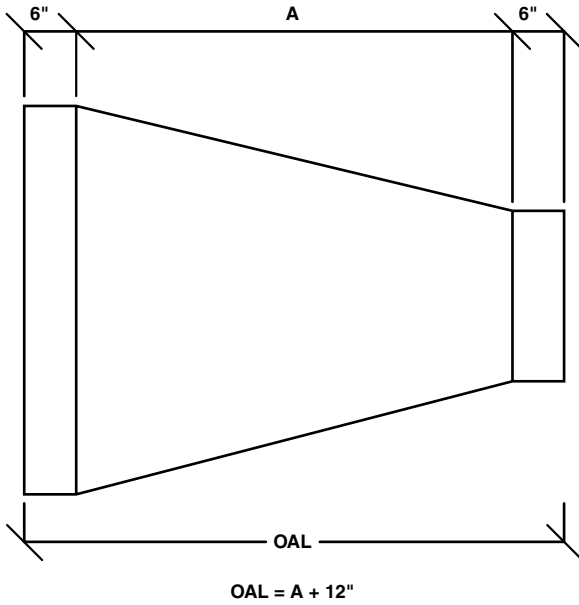

Perry Fiberglass Products, Inc.

LEADERS IN FIBERGLASS REINFORCED PLASTIC DUCT PRODUCTS

33660 PIN OAK PKWY, AVON LAKE, OH 44012

PHONE 440-930-7701

FAX 440-930-7717

www.PerryFiberglass.com

REDUCERS

CONCENTRIC REDUCERS

Reduction	OAL
1"	15"
2"	18"
3"	21"
4"	24"
5"	27"
6"	30"
7"	33"
8"	36"
9"	39"
10"	42"
11"	45"
12"	48"
13"	51"
14"	54"
15"	57"
16"	60"
17"	63"
18"	66"
19"	69"
20"	72"

ECCENTRIC REDUCERS