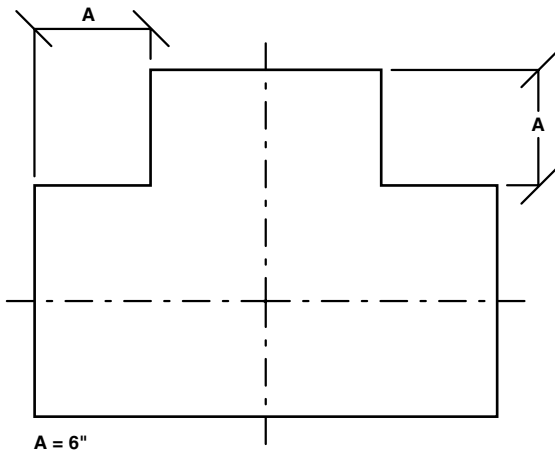

Perry Fiberglass Products, Inc.

LEADERS IN FIBERGLASS REINFORCED PLASTIC DUCT PRODUCTS

33660 PIN OAK PKWY, AVON LAKE, OH 44012

PHONE 440-930-7701

FAX 440-930-7717

www.PerryFiberglass.com

TEES AND CROSSES

90° TEE

90° CROSS