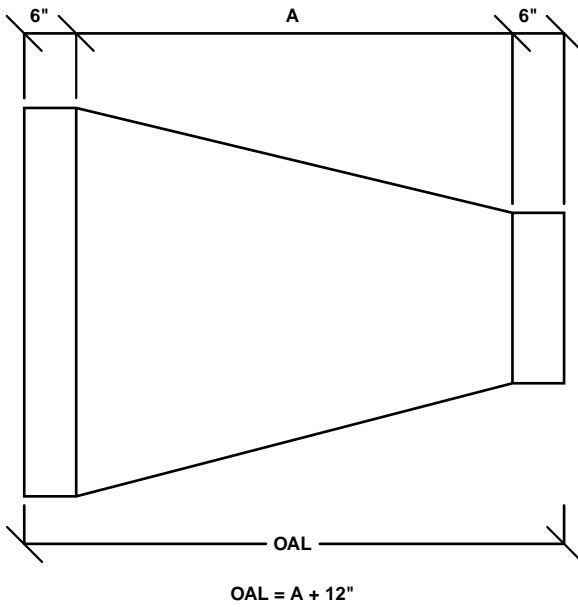

Perry Fiberglass Products, Inc.

LEADERS IN FIBERGLASS REINFORCED PLASTIC DUCT PRODUCTS

33660 PIN OAK PKWY, AVON LAKE, OH 44012   PHONE 440-930-7701   FAX 440-930-7717   www.PerryFiberglass.com

REDUCERS

CONCENTRIC REDUCERS